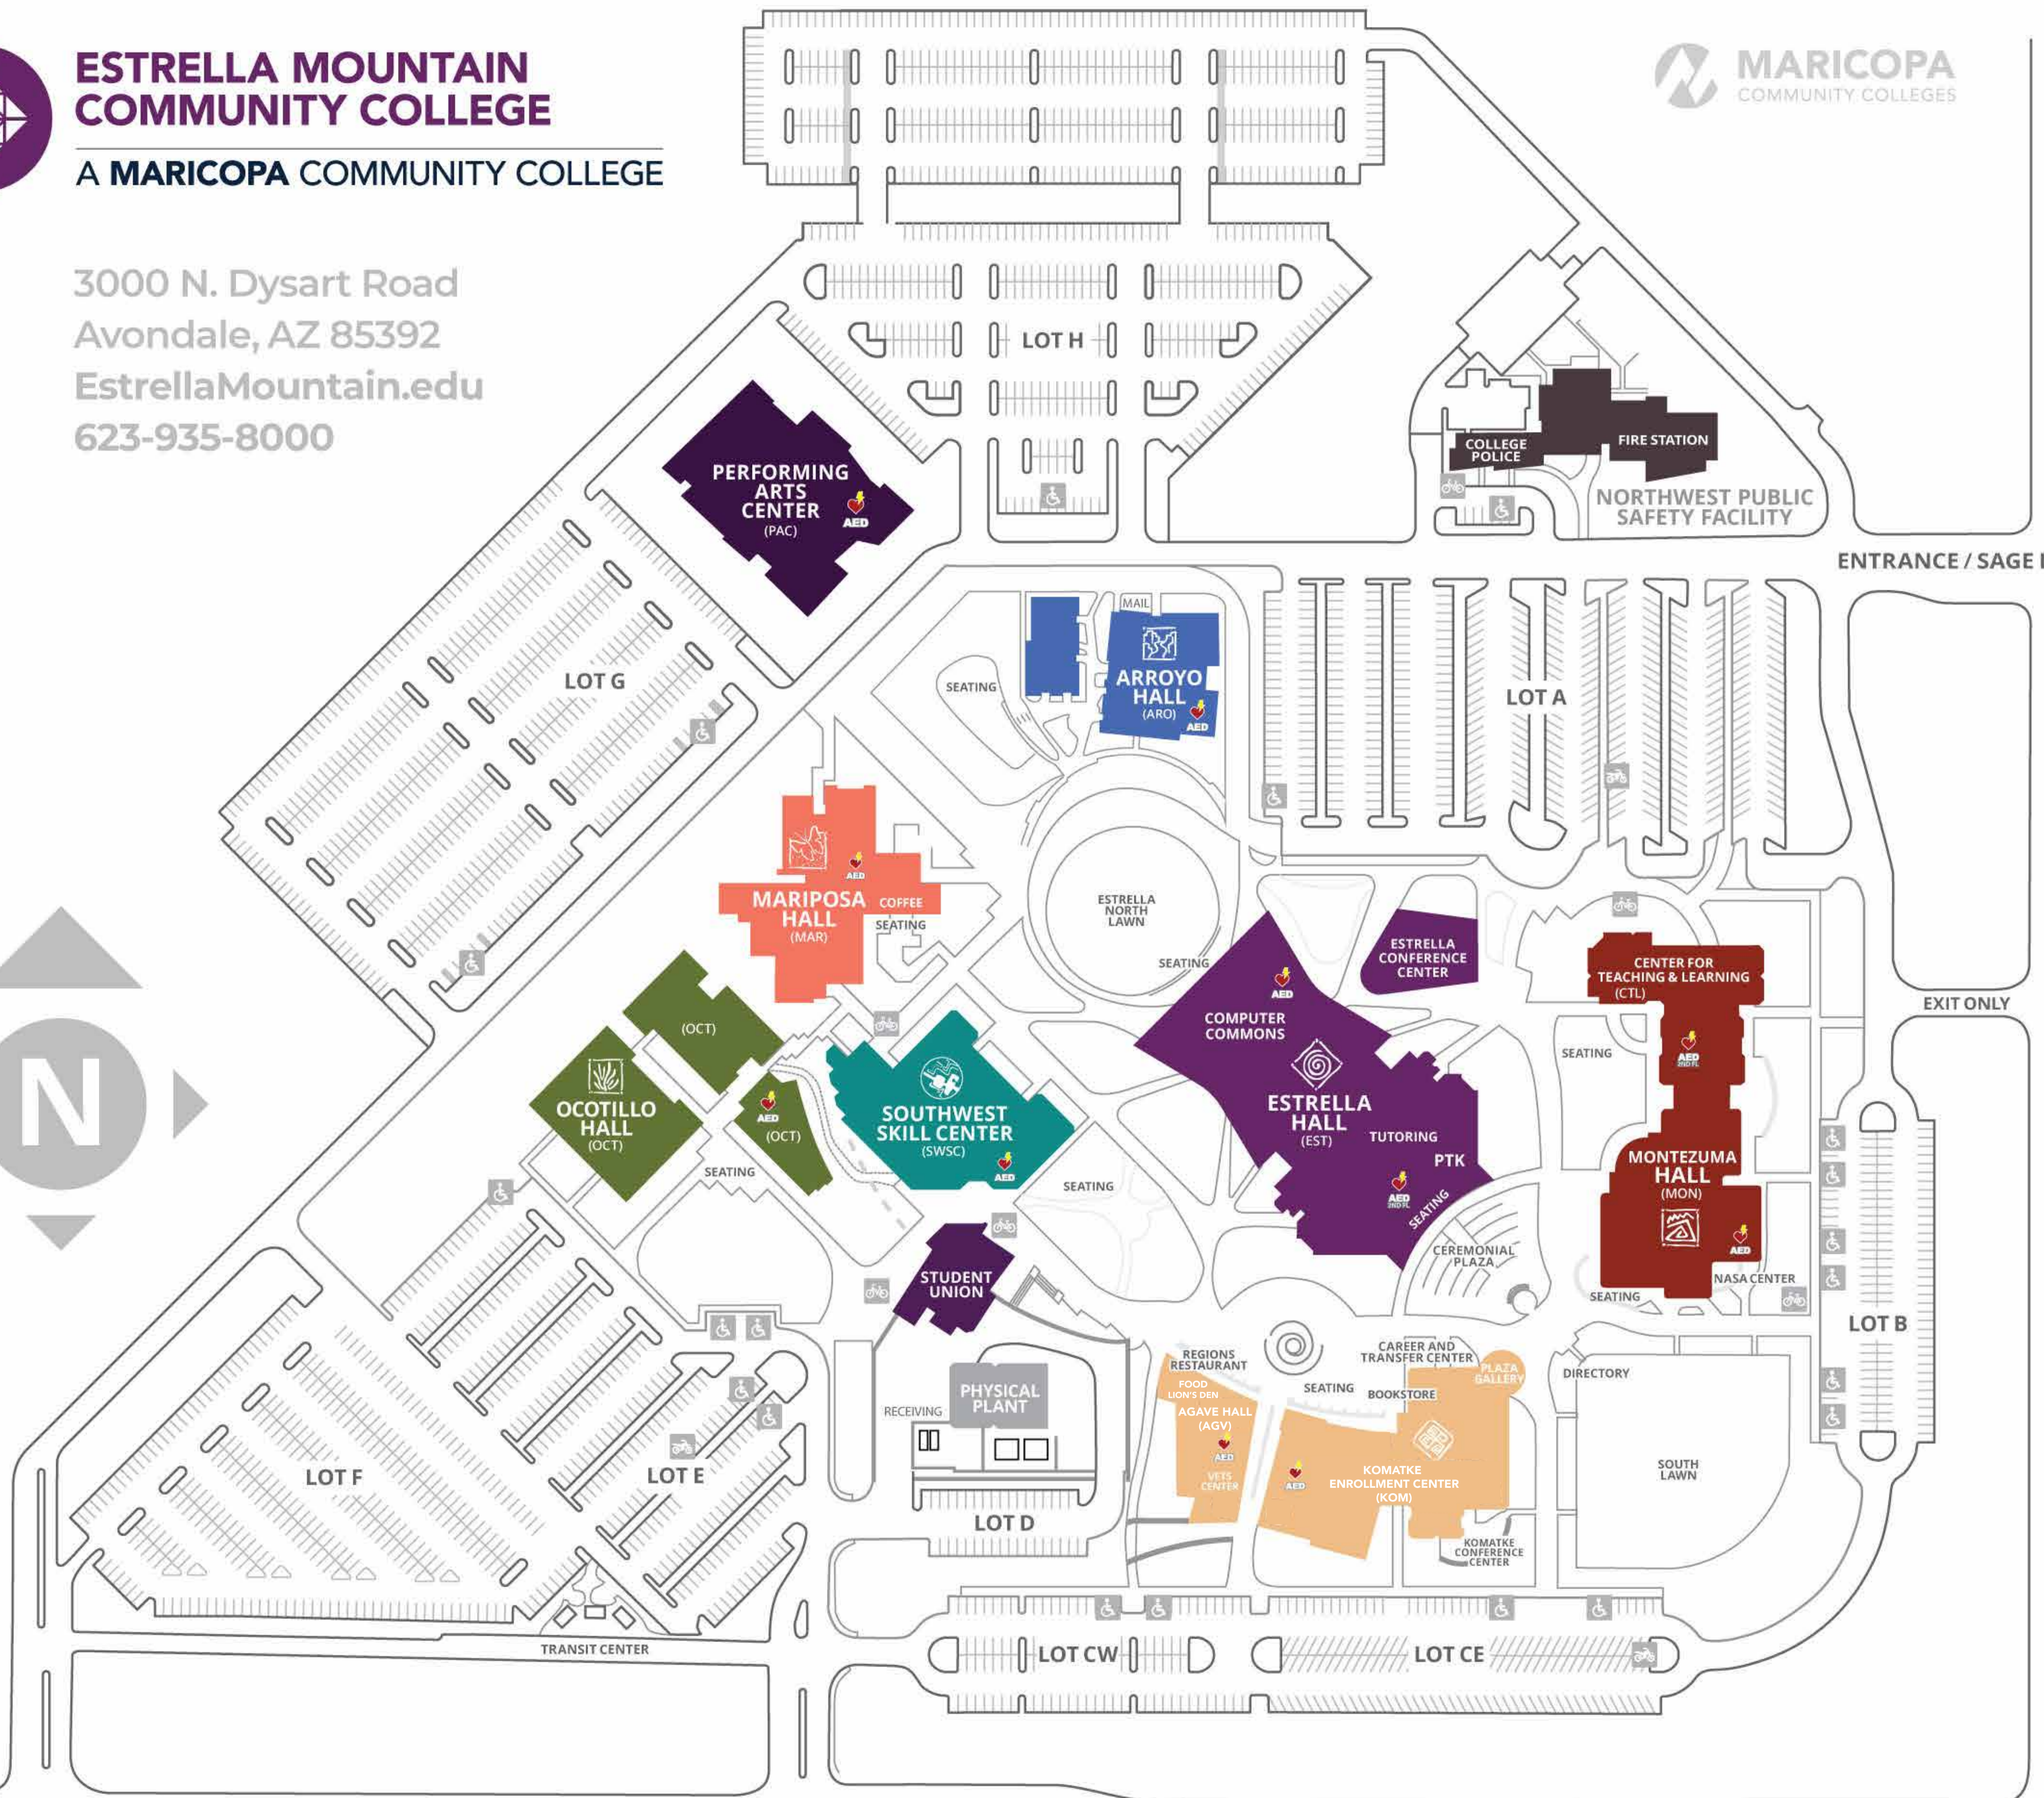

# ESTRELLA MOUNTAIN COMMUNITY COLLEGE

A MARICOPA COMMUNITY COLLEGE

3000 N. Dysart Road  
Avondale, AZ 85392  
EstrellaMountain.edu  
623-935-8000

DYSART ROAD

THOMAS ROAD

ENTRANCE / SAGE LN.

EXIT ONLY